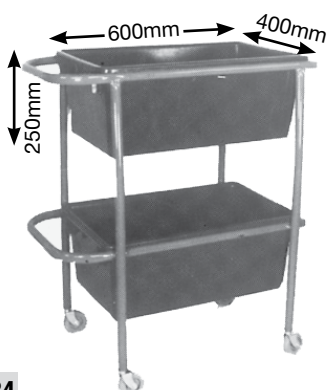

TROLLEYS

SERVICE TROLLEY - 3 Tier

- 250Kg capacity; Platform Size: 675mm x 445mm, Height 955mm
- Ideal for transporting, stationery supplies, science equipment, food products, books file, etc
- Lightweight and durable construction; plastic shelves with aluminium upright.
- Large 100mm non marking castors for easy manoeuvrability
- Available in Black or White
- Larger Platform sizes available
- 2 Locking Wheels
- Requires some assembly

Cat. No. 0130002

PRICE **$248.00**

The above trolley is also available in 2 Tier

Cat. No. 0120005

PRICE **$213.00**

PROJECTOR MOBILE TROLLEY

Height adjustable 945mm - 1320mm, plate size 290mm x 350mm

Cat. No. 01PTU01

PRICE **$285.00**

NEW
Product

FLAT DECK MESH TROLLEY WITH FOLD DOWN SIDES

- Large 320mm pneumatic wheels.
- 1200x 600 deck size.
- A very versatile robust outdoor trolley for transporting of sport equipment, caretaking supplies etc.

Cat. No. 01FD1840

PRICE **$299.80**

LIBRARY TROLLEY

A solidly constructed Trolley with 2 large plastic bins designed especially for use in the library. Constructed of 25mm tubular

steel finished in baked enamel with 2 plastic bins measuring 600mm long x 400mm wide x 250mm high. Extra bins are available if required. Stands 880mm high with 80mm castors for easy movement.

Cat. No. 01LBT10

PRICE **$260.00**

Cat. No. 01LBT1B

EXTRA BINS **$35.00** each

LIGHTWEIGHT FOLDING HAND TROLLEY

This Innovative light weight range of trolleys easily folds down for storing into small spaces such as car boots or cupboard shelves. Once folded, a single action lifts the handle, lowers the platform and locks the wheels into position ready for use.

- Collapsed Height (mm)790
- Extended Height (mm)1060
- Thickness Folded (mm)65
- Overall Width (mm)515
- Wheel Size (mm)170

Cat. No. 01FAR003

PRICE **$159.00**

NEW
Product