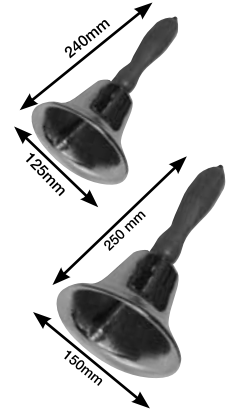

METRIC RULER AND NUMBER TRACKS

1 metre Wooden Track with groove for cuisenaire rods or place value rods. Made from pine Timber.

Cat. No. 13NT100 **PRICE \$6.50** 10+ **\$5.90**

1 METRIC WOODEN RULER

Maths and Science
Made from pine Timber.

Cat. No. 13MR1 **PRICE \$4.50** 10+ **\$4.20**

30 CM WOODEN RULER

30 cm wooden ruler, made from pine Timber.

Cat. No. 13R30 **PRICE \$1.20** 10+ **\$1.00**
25+ **\$0.80**
50+ **\$0.60**

CLINOMETER

Unique frame enables angles to be measured by placing the instrument on a slope or against vertical surfaces. The height of buildings, trees etc can be calculated by aligning the clinometer sights with the top of the object to measure the angle of elevation and then measuring the distance from the object.

Cat. No.13CL

PRICE 1-5 **\$32.00** 5+ **\$29.65**

SCHOOL BELL

School hand held bronze 125mm Bell

Cat. No. 04 BELL. **PRICE \$168.80**

150 mm Bell

Cat. No. 04BELL.L **PRICE \$198.00**

Both Bells optional with wall bracket

METAL SCISSOR STAND

Solidly constructed steel stand for easy storage and removal of up to 30 pairs of scissors. Attractively painted in baked enamel. Measures 140mm high, 160 mm wide, 300mm long.

PRICE
Cat. No. 02SS10 **\$36.50**