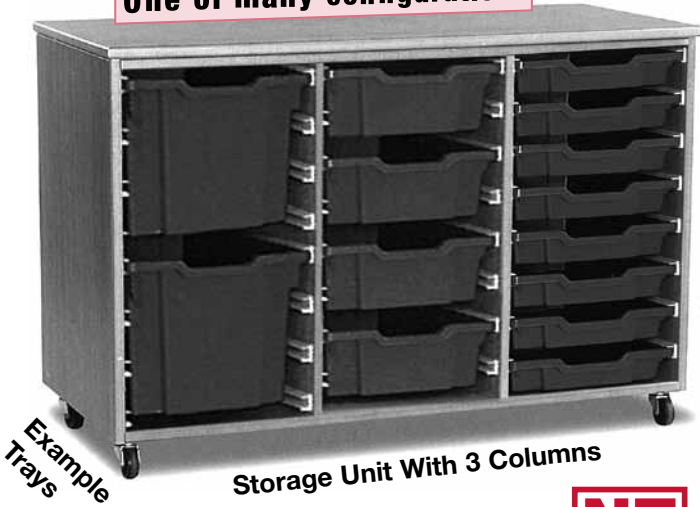

GRATNELLS EDUCATIONAL STORAGE SYSTEM

INTRODUCING THE WORLD-FAMOUS GRATNELLS EDUCATIONAL STORAGE SYSTEM

One of many configurations

Based on the award-winning Grathells Tray this moveable solid wood furniture will place all the benefits of these unique trays in your classroom. Just look at the advantages of the Grathnell trays:

- are Bigger than tote trays
- are Stronger than tote trays
- won't flex & fall down in the trolley
- can be covered with a lid
- have a handle
- are more versatile
- come in 4 different depths
- have a host of inserts for science item storage
- nest one way, stack the other
- store almost anything!
- received a WORLDIDAC Award for Excellence
- are becoming a Worldwide Standard in Educational Storage System!

OPTION 1 ..... 800mm High

2 Column storage unit with Nylon Castors

750mm L x 460mm D x 800mm H

Cat. No. 01GRA26

PRICE $316.00

DOES NOT include Trays

OPTION 2 ..... 800mm High

3 Column storage unit with Nylon Castors

1055mm L x 460mm D x 800mm H

Cat. No. 01GRA38

PRICE $398.00

DOES NOT include Trays

OPTION 3 ..... 800mm High

4 Column storage unit with Nylon Castors

1400mm L x 460mm D x 800mm H

Cat. No. 01GRA48

PRICE $525.00

DOES NOT include Trays

A few example configurations:

- x32 Shallow Trays or x16 Deep Trays or
- x8 Deep + x4 Jumbo Trays

All Trays measure 312mm W x 427mm, Front to back, 4 colours - Blue, Red, Yellow, Green.